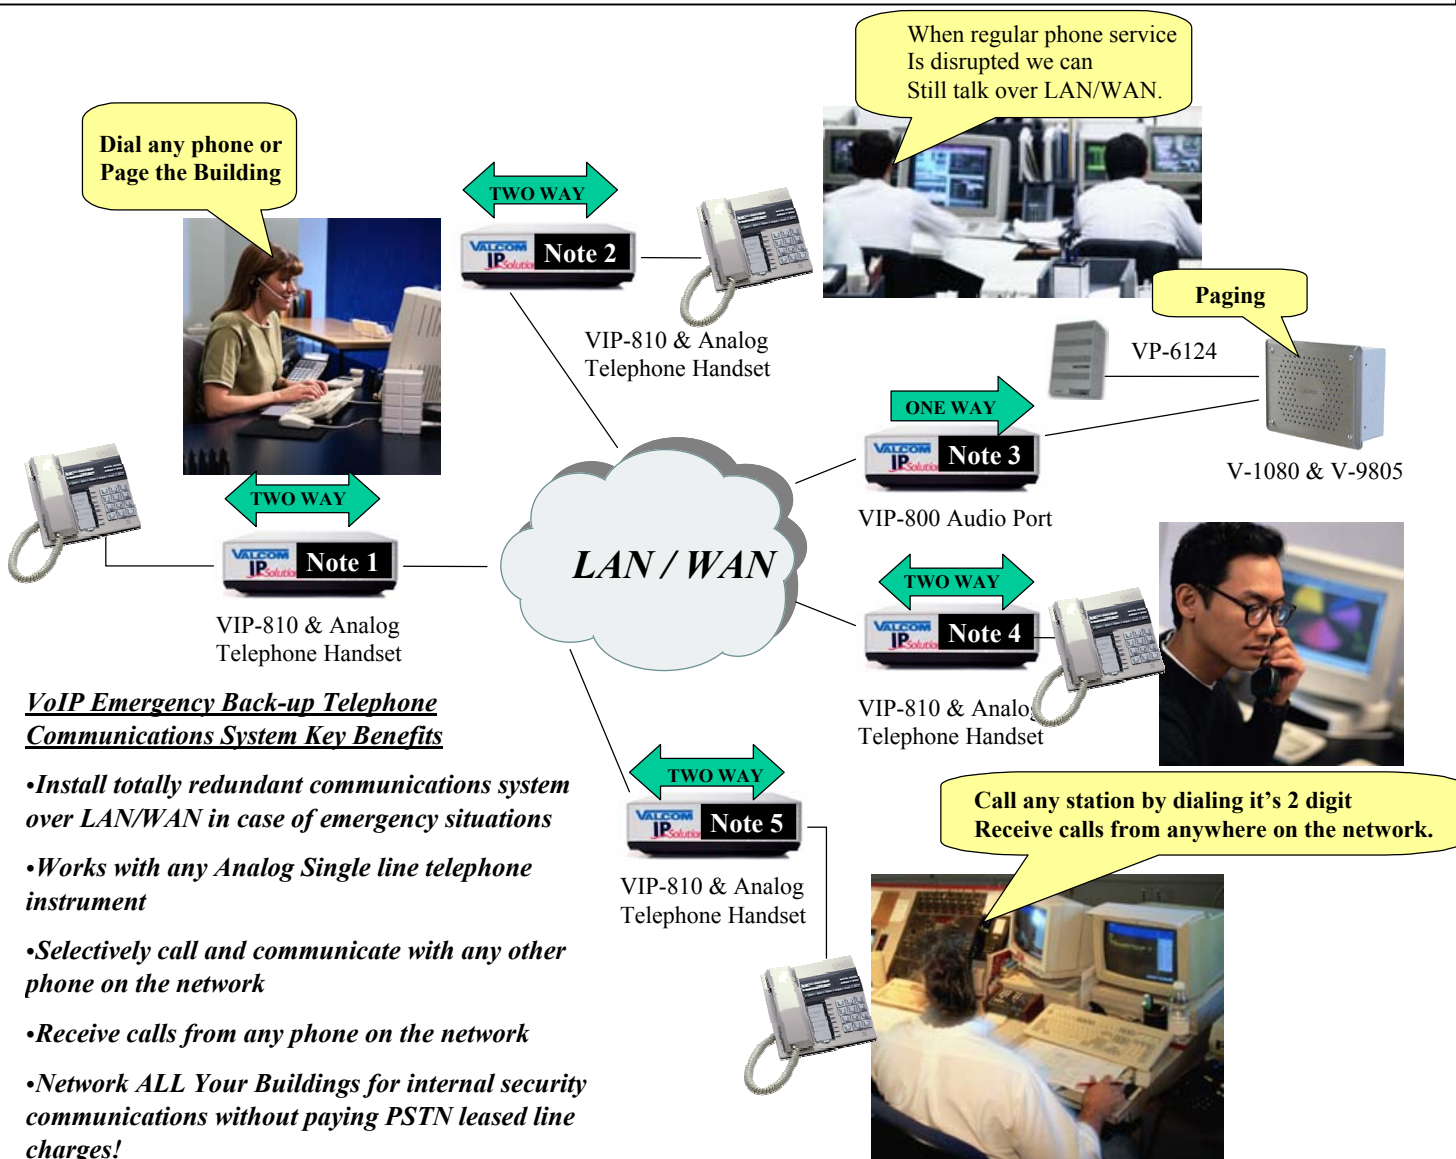

VoIP Application Brief Number: 8

- Using VIP-810 Station port with single line telephones to provide telephone communications and loudspeaker paging control.
- Using VIP-800 Audio Page Port to interface with Valcom speakers to provide facility loudspeaker paging

Overview:

Valcom VoIP products provide LAN/WAN connectivity for loudspeaker paging and telephone communications. Use VoIP telephones as a back-up to regular phone service incase phone communications from private utilities is out of service. The VIP-810 is used with single line telephones to make and receive calls within the LAN/WAN. It can dial any VIP-800 paging point(s) in the network for all call or specific group or zone loudspeaker paging. Provides redundant path of communications using your LAN/WAN during natural disaster and national emergencies.

VoIP Emergency Back-up Telephone Communications System Key Benefits

- Install totally redundant communications system over LAN/WAN in case of emergency situations
- Works with any Analog Single line telephone instrument
- Selectively call and communicate with any other phone on the network
- Receive calls from any phone on the network
- Network ALL Your Buildings for internal security communications without paying PSTN leased line charges!

System Design Notes:

1. VIP-810 connected to single line telephone (SLT) providing handset paging and 2-way telecom with remote stations.
2. VIP-810 connected to single line telephone (SLT) providing handset paging and 2-way telecom with remote stations.
3. VIP-800 connected to zone of V-1080 Flexhorn paging speakers & V-9805 Vandal Baffle and VP-6124 power supply.
4. VIP-810 connected to industrial grade phone (SLT) providing handset paging and 2-way telecom with remote stations.
5. VIP-810 connected to SLT providing intercom capability with other handsets, Doorphone intercom stations and full handset loudspeaker paging functionality.