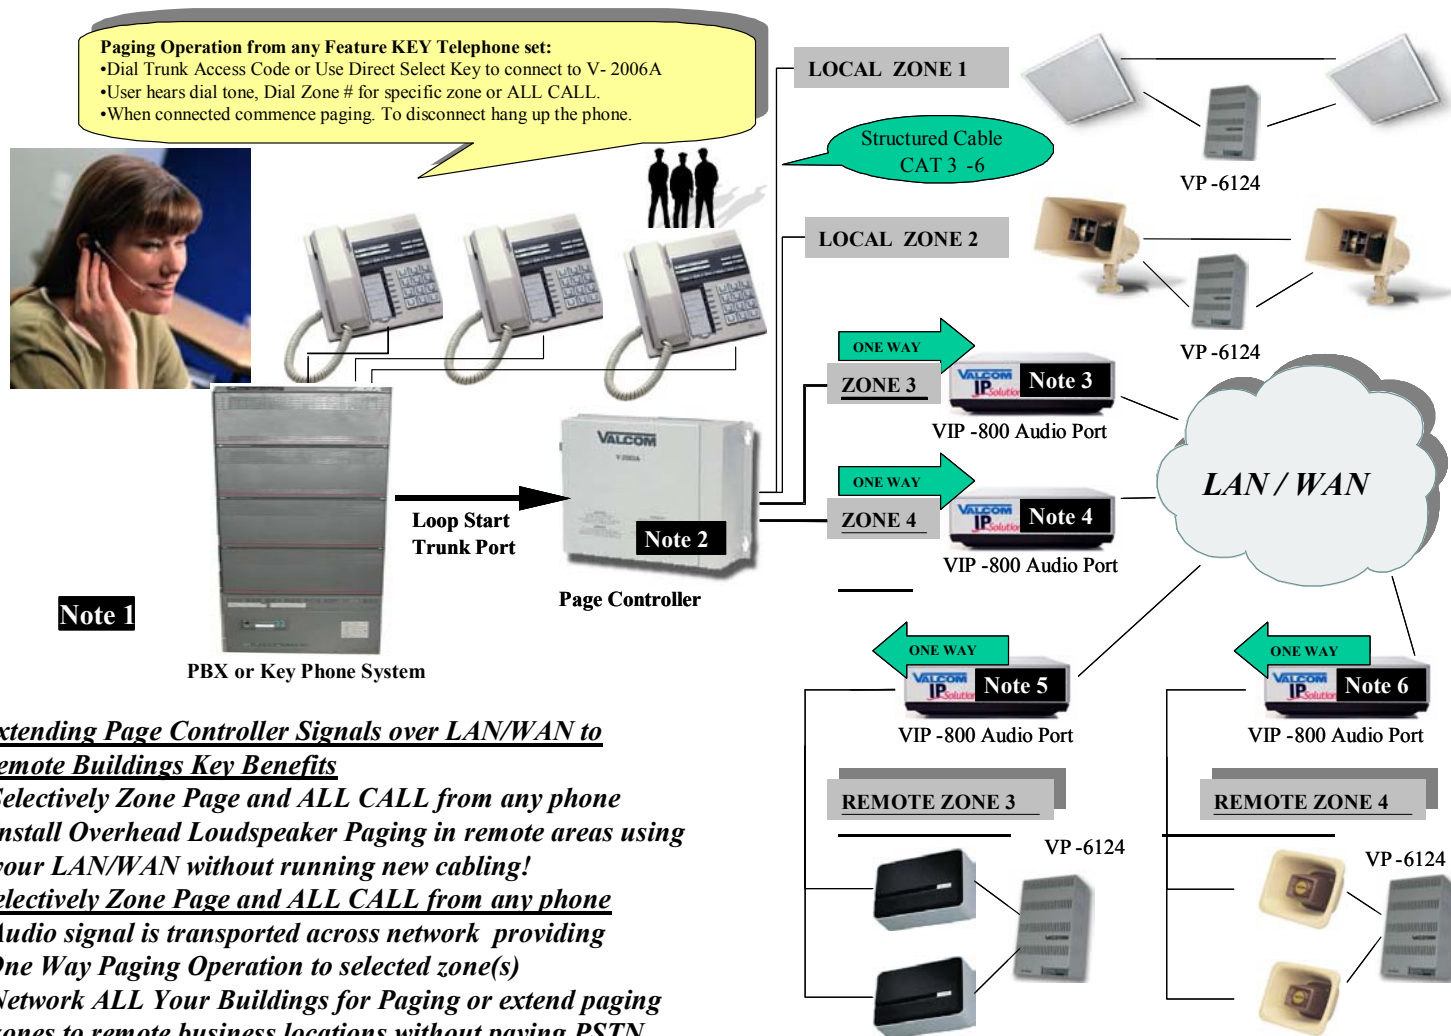

- Using the VIP-800 Audio Page Port to extend Valcom page controller zones to remote area loudspeakers

VoIP Application Brief Number: 7

Overview:

The Page Controller is connected to any PBX or Key System through FXO or Loop Start Trunk Port. Zone 1 and Zone 2 paging zones are On Premise and wired using structured cabling. Zone three and Zone 4 need to be extended Off Premise to remote areas using VIP-800's. The audio paging signal is then transported over the network and received by the associated VIP-800 in remote areas. Valcom VoIP adapters plug into the nearest LAN/ WAN port in any location, providing the communications path to loudspeaker paging zones. User can access overhead paging from any PBX key telephone set(s) and send voice pages to local zones or those that are remote. Zones may be accessed in groups or facility wide All Call.

Extending Page Controller Signals over LAN/WAN to Remote Buildings Key Benefits

- Selectively Zone Page and ALL CALL from any phone
- Install Overhead Loudspeaker Paging in remote areas using your LAN/WAN without running new cabling!
- Audio signal is transported across network providing One Way Paging Operation to selected zone(s)
- Network ALL Your Buildings for Paging or extend paging zones to remote business locations without paying PSTN leased line charges!

System Design Notes:

1. PBX/FXO or Loop Start Trunk connected to Page Controller, providing Key telephone loudspeaker paging access.
2. Page Controller is connected to PBX/FXO Trunk providing PBX key telephone access for key phone voice paging.
3. VIP-800 connected to Zone 3 of the Page Controller.
4. VIP-800 connected to Zone 4 of the Page Controller.
5. VIP-800 programmed to receive zone 3 voice pages and is used with SlimLine wall speakers and power supply.
6. VIP-800 programmed to receive zone 4 voice pages and is used with Flexhorn speakers and power supply.